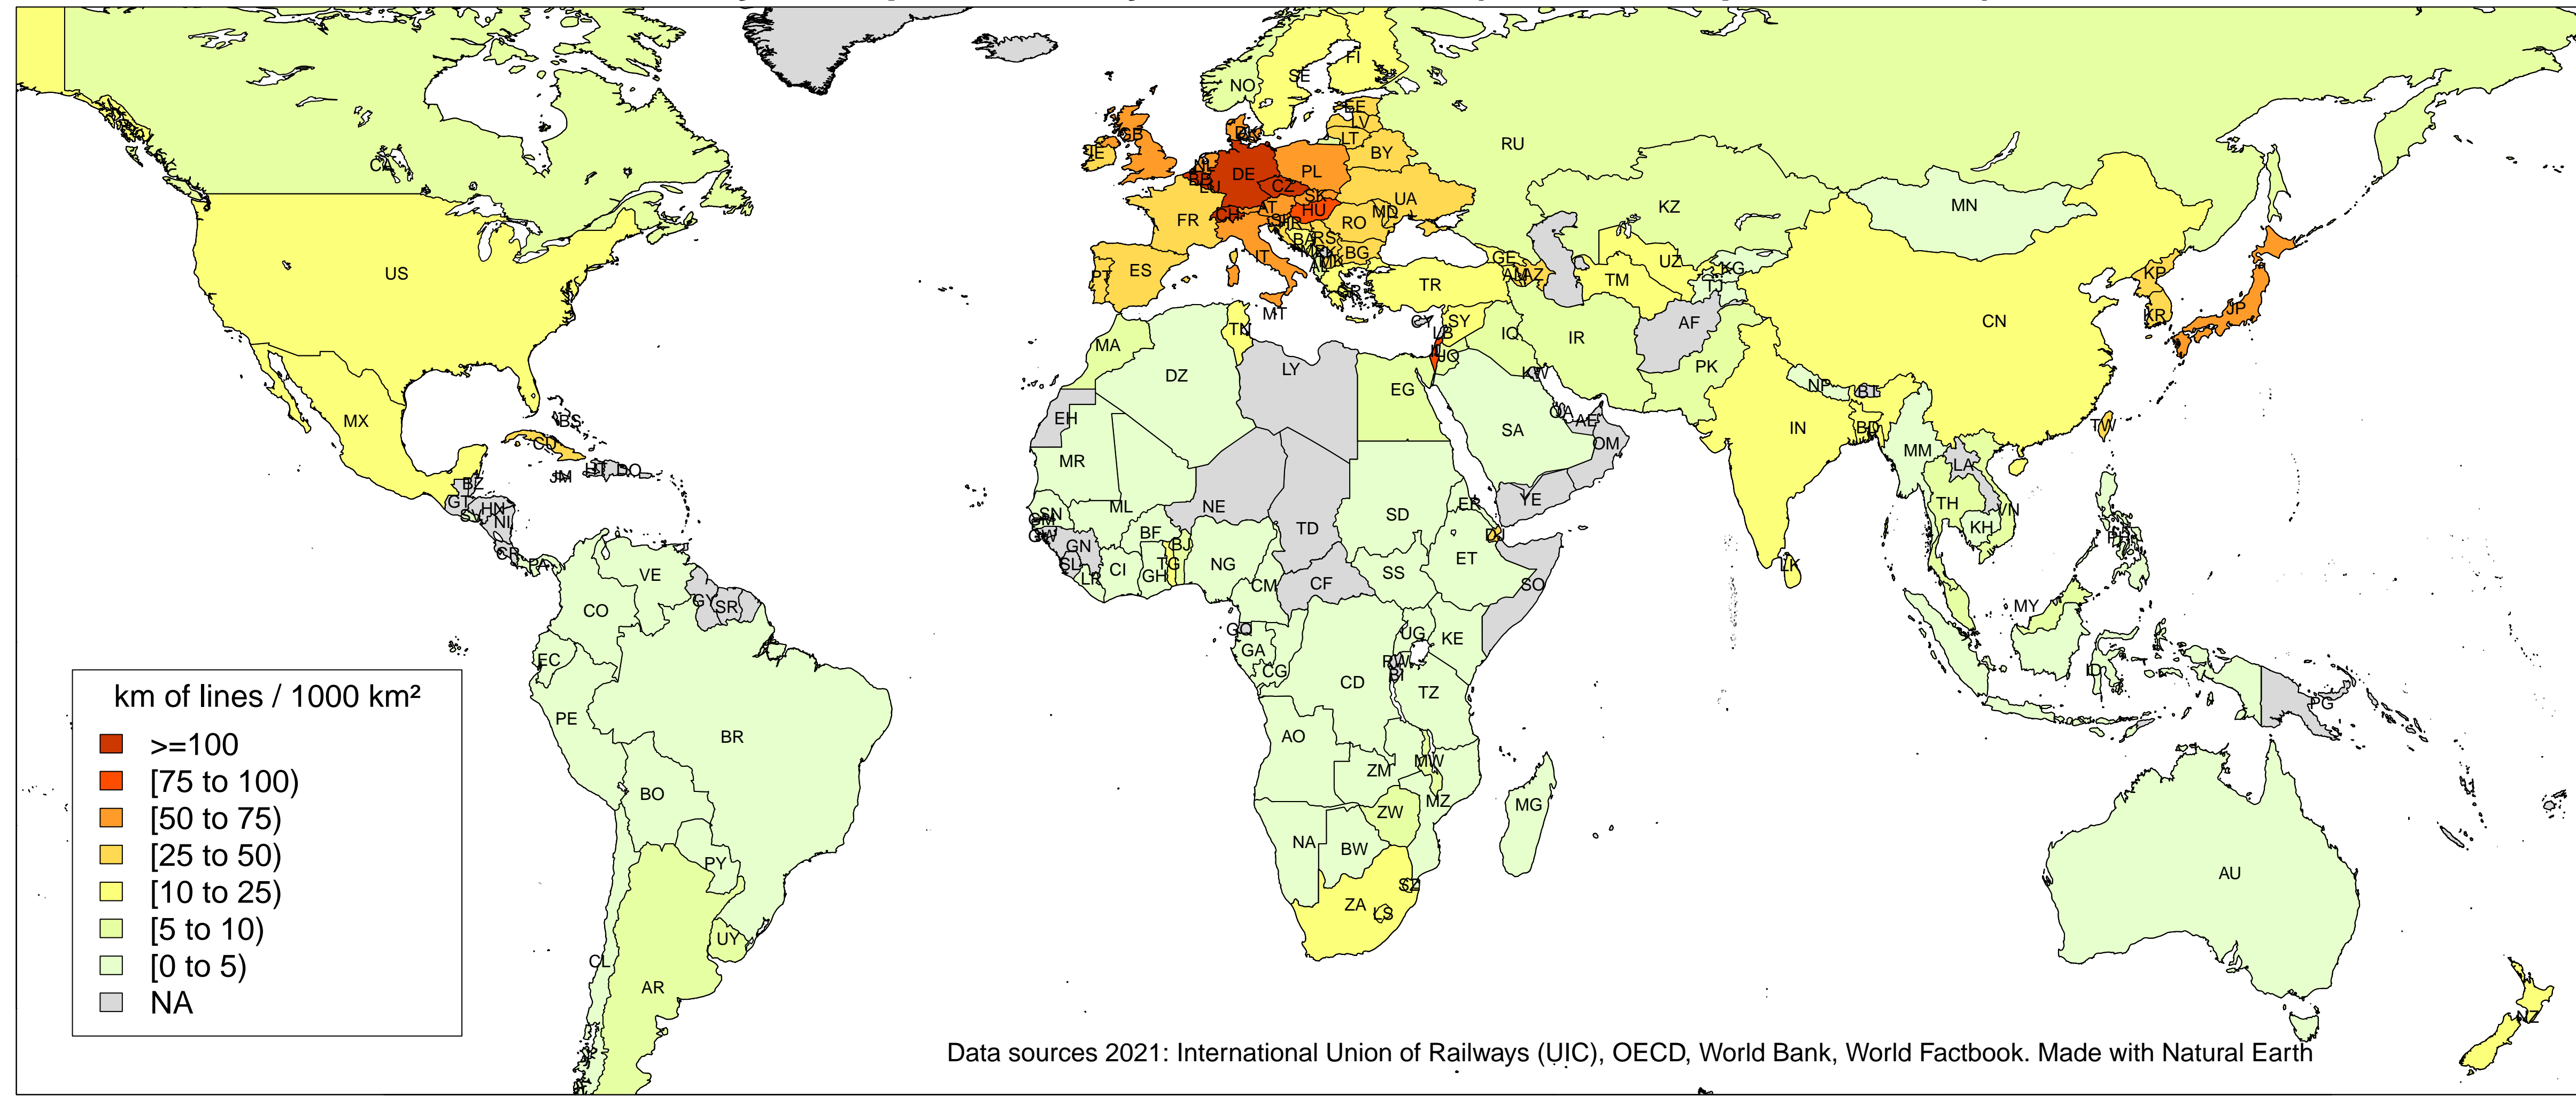

Railway Transport: Density of the Network (km of lines per 1000 km²)

Data sources 2021: International Union of Railways (UIC), OECD, World Bank, World Factbook. Made with Natural Earth